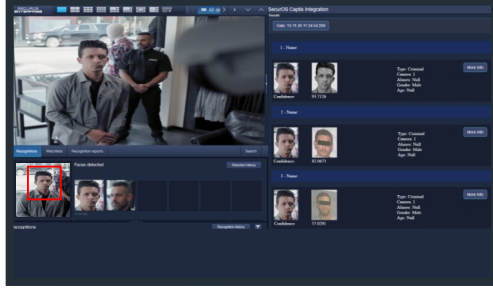

CAPTIS ASIConnect For SecurOS

Automatic Subject Intelligence with high precision face-matching connected to the largest private database of criminals in North America directly from your ISS SecurOS VMS.

Real-time face detection allows for automatic submission to Captis

Image is scanned across the exclusive Captis Database of 75 million public criminal files

Results appear within seconds providing intelligence when you need it

Key Benefits of ASIConnect & SecurOS

Challenging Surveillance Footage

Our deep learning face-matching system does not need pixel-perfect images to provide great results. ASI's image analysis applies post-processing tools to elevate accuracy in the most challenging environments.

Facial Detection and Analysis

ASI immediately detects the faces in your image or surveillance feed and scans them across the exclusive Captis Database for potential matches, results are delivered within seconds. No additional hardware or software are required.