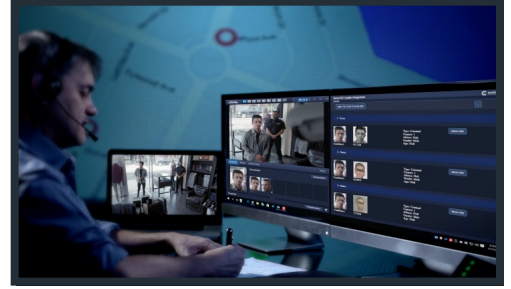

CAPTIS ASIConnect For SecurOS

Automatic Subject Intelligence with high precision face-matching connected to the largest private database of criminals in North America directly from your ISS SecurOS VMS.

Real-time face detection allows for automatic submission to Captis

Image is scanned across the exclusive Captis Database of 75 million public criminal files

Results appear within seconds providing intelligence when you need it

Key Benefits of ASIConnect & SecurOS

Challenging Surveillance Footage

Our deep learning face-matching system does not need pixel-perfect images to provide great results. ASI's image analysis applies post-processing tools to elevate accuracy in the most challenging environments.

Facial Detection and Analysis

ASI immediately detects the faces in your image or surveillance feed and scans them across the exclusive Captis Database for potential matches, results are delivered within seconds. No additional hardware or software are required.